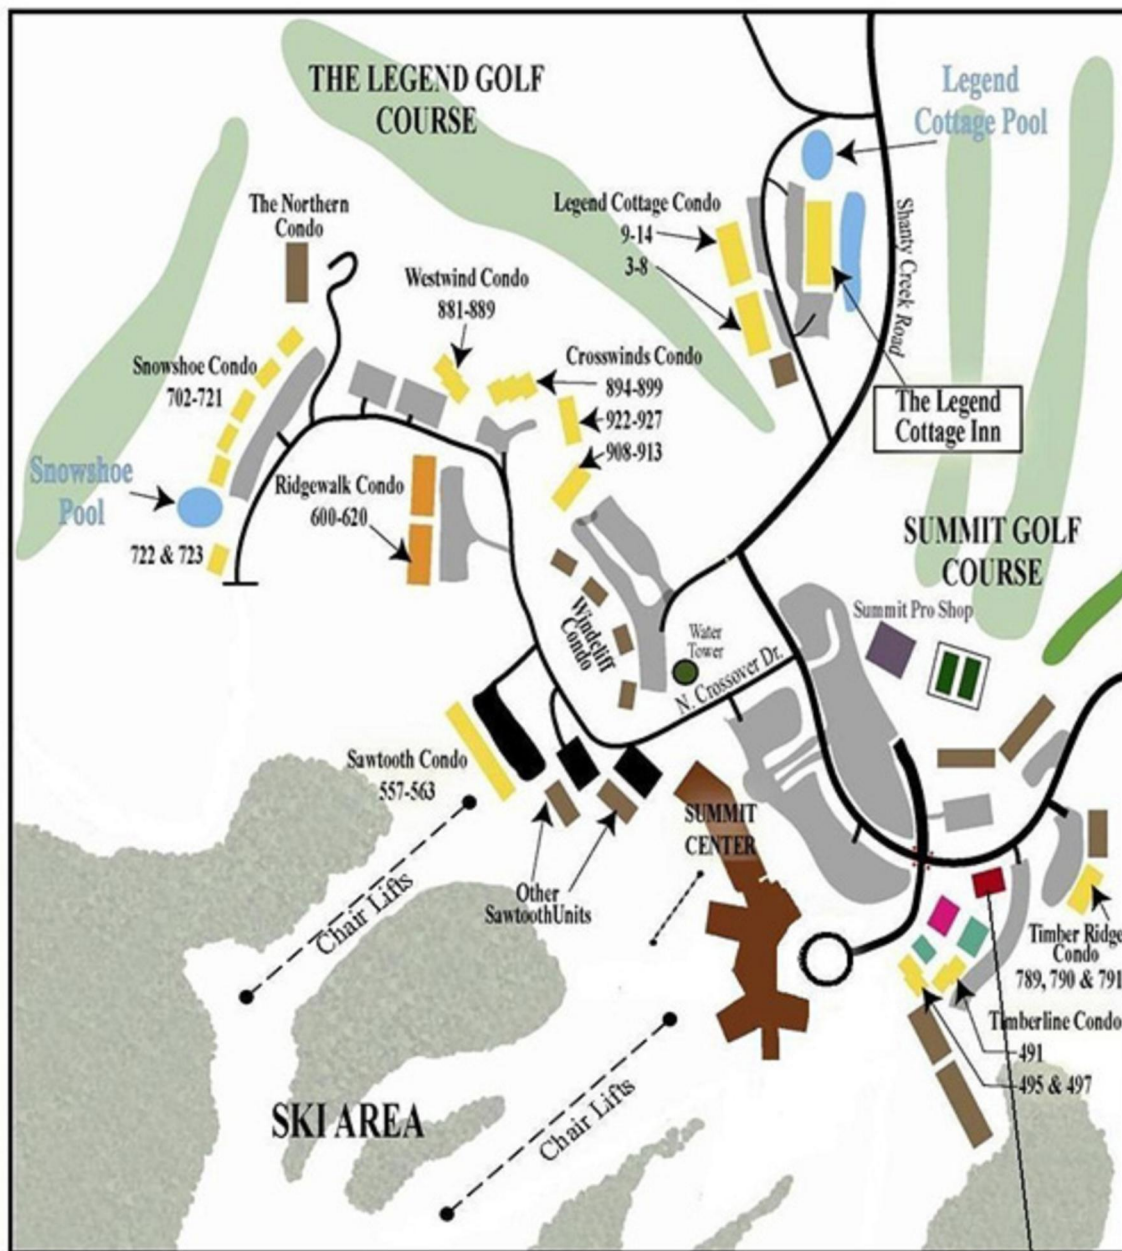

SUMMIT VILLAGE

 Vacation Properties Network - Welcome Center

 Check-In Center - 231.533.8123

 Parking lots